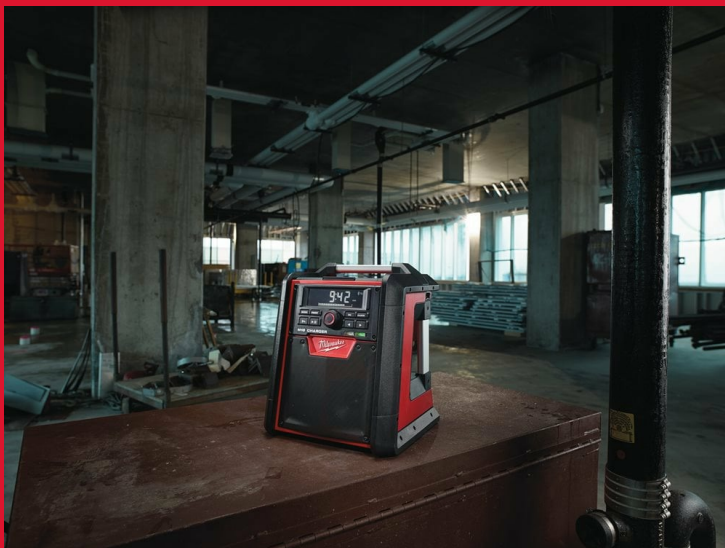

## M18™ JOBSITE RADIO CHARGER WITH BLUETOOTH®

- Built in charger function allows for quick, convenient charging of any M18™ battery or electronic devices via USB port
- Digital Bluetooth® receiver: play music up to 30 m away from your smartphone, computer, or tablet
- AC/DC versatility: powered by MILWAUKEE® M18™ batteries, or 230 V mains supply
- Exclusive AM/FM tuner with digital processor delivers highest reception accuracy and signal clarity
- Premium speaker and 40 W amplifier produce rich, full sound
- Weather sealed auxiliary compartment protects Mp3 players and other audio devices
- Reinforced roll cage and metal handles protects against abusive jobsite conditions
- Customisable equalizer and 10-station preset
- Protected 2.1 Amp USB power outlet charges devices in both AC and DC mode
- Supplied with auxiliary input cord, 2 x AAA batteries. MILWAUKEE® batteries sold separately
- Flexible battery system: works with all MILWAUKEE® M18™ batteries

### REDLITHIUM™

|                    |   |
|--------------------|---|
| Voltage (DC) (V)   | 18  |
| Voltage (AC) (V)   | 220 - 240   |
| Dimensions (mm)    | 300 x 307 x 370   |
| Speaker output (W) | 40  |
| Weight (kg)        | 7.7   |
| Kit included       | No batteries supplied, No charger supplied, No kitbox or bag supplied |
| Article Number     | 4933446647  |