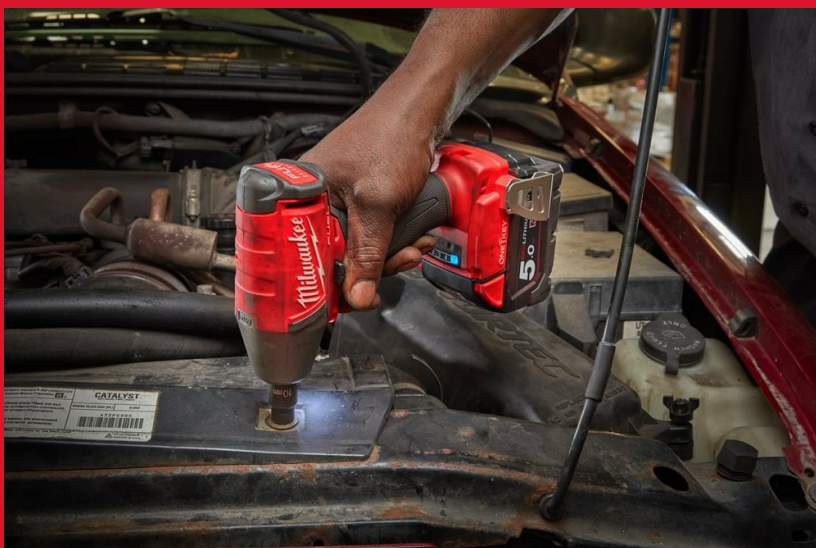

M18 ONEIWF38-502X

ONE-KEY™ FUEL™ COMPACT 3/8" IMPACT WRENCH WITH FRICTION RING

- M18 FIW but with ONE-KEY™ technology
- Connect via Bluetooth™ with the Milwaukee® ONE-KEY™ app
- Complete tool customisation via ONE-KEY™ app to tune the tool to your needs
- Control speed, torque, start and end speeds and LED
- Configure to any application choosing optimum tool settings for repeatable precision
- Program/ save profiles for unmatched control
- Select from a range of application profiles or quickly create your own for perfect results on every trigger pull
- Save up to 4 custom settings to the tools memory for fast selection on the jobsite
- ONE-KEY™ app also provides inventory function for total management of your complete tool/ equipment fleet

REDLITHIUM™

| | |
|--------------------------------------|---|
| No load speed (rpm) | 900/1400/1900/2500 |
| Impact rate (ipm) | 1300/2100/2550/3200 |
| Max. torque (Nm) | 40/100/220/284 |
| Weight with battery pack (EPTA) (kg) | 1.8 (M18 B5) |
| Kit included | 2 x M18 B5 Battery packs, M12-18 FC Charger, HD Box |
| Article Number | 4933459400 |