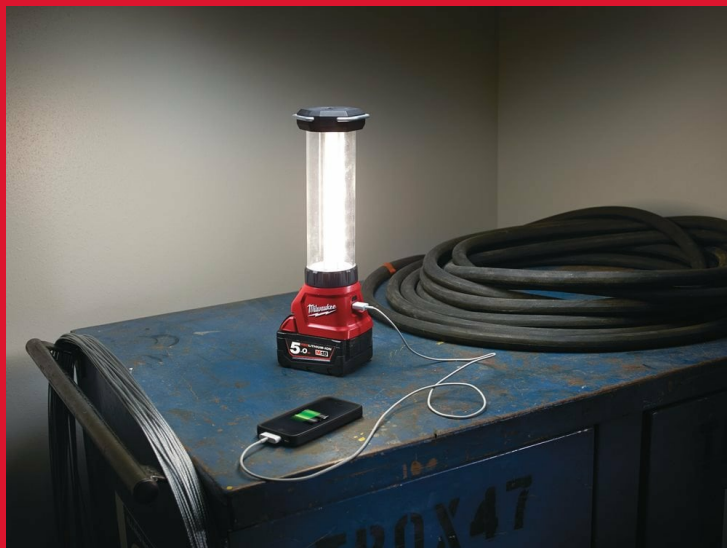

M18 LL-O

M18™ LED LANTERN LIGHT

- TRUEVIEW™ high definition lighting
- 180° - 360° adjustable beam - versatile design, allows the user to select between area lighting and task lighting
- Best-in-class performance - outstanding light output 700 lumens, designed to illuminate large areas
- High powered USB charger charges tablets, smart phones, MP3 players and other electronic devices
- Job site durability - rugged designed with impact resistant lens to withstand abusive job site conditions
- 4 light settings - provides 700 lumens on High & Strobe (100%), 350 lumens on Medium (50%), 70 lumens on Low (10%)
- 2 hooks for hanging
- Protected against splashing water at all angles (IP24)
- Flexible battery system: works with all MILWAUKEE® M18™ batteries

REDLITHIUM™

Bulb type	LED
Max. light output High/Medium/Low/Strobe (lumens)	700/ 350/ 70/ 700
Max. run time with M18 B5 battery [h]	10/ 20/ 100/ 16
Beam distance [m]	29
Weight with battery pack (EPTA) (kg)	0.96 (M18 B2)
Kit included	No batteries supplied, No charger supplied, Blister packaging
Article Number	4932430563