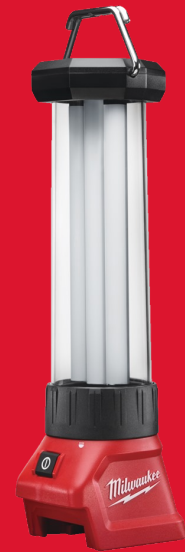

M18 LL-O

M18™ LED LANTERN LIGHT

- TRUEVIEW™ high definition lighting
- 180° - 360° adjustable beam - versatile design, allows the user to select between area lighting and task lighting
- Best-in-class performance - outstanding light output 700 lumens, designed to illuminate large areas
- High powered USB charger charges tablets, smart phones, MP3 players and other electronic devices
- Job site durability - rugged designed with impact resistant lens to withstand abusive job site conditions
- 4 light settings - provides 700 lumens on High & Strobe (100%), 350 lumens on Medium (50%), 70 lumens on Low (10%)
- 2 hooks for hanging
- Protected against splashing water at all angles (IP24)
- Flexible battery system: works with all MILWAUKEE® M18™ batteries

REDLITHIUM™

Bulb type	LED
Max. light output High/Medium/Low/Strobe (lumens)	700/ 350/ 70/ 700
Max. run time with M18 B5 battery [h]	10/ 20/ 100/ 16
Beam distance [m]	29
Weight with battery pack (EPTA) (kg)	0.96 (M18 B2)
Kit included	No batteries supplied, No charger supplied, Blister packaging
Article Number	4932430563