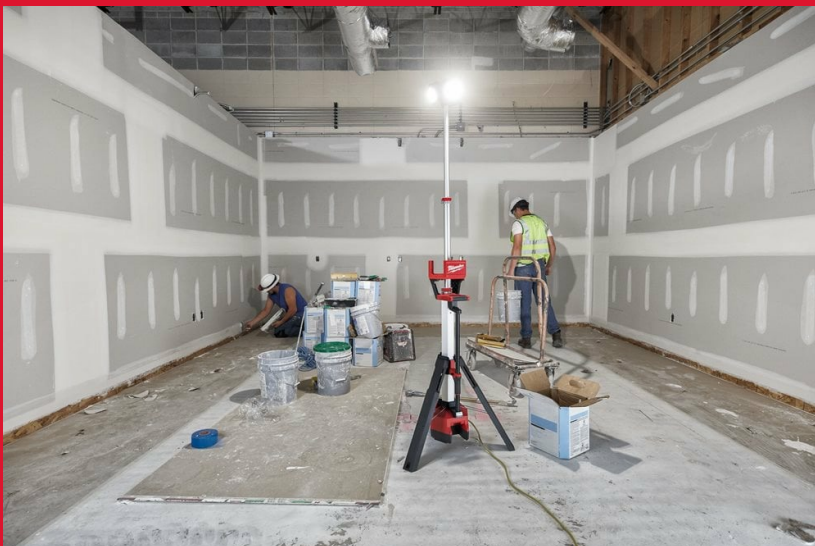

Max. light output	
High/Medium/Low/Strobe	6000/ 4000/ 1700/- (lumens)

Max. run time with M18 HB8 battery [h]	3.5/ 5/ 10

Weight with battery pack (EPTA) (kg)	11 (M18 HB8)

Kit included	No batteries supplied, No charger supplied, No kitbox or bag supplied

Article Number	4933478116