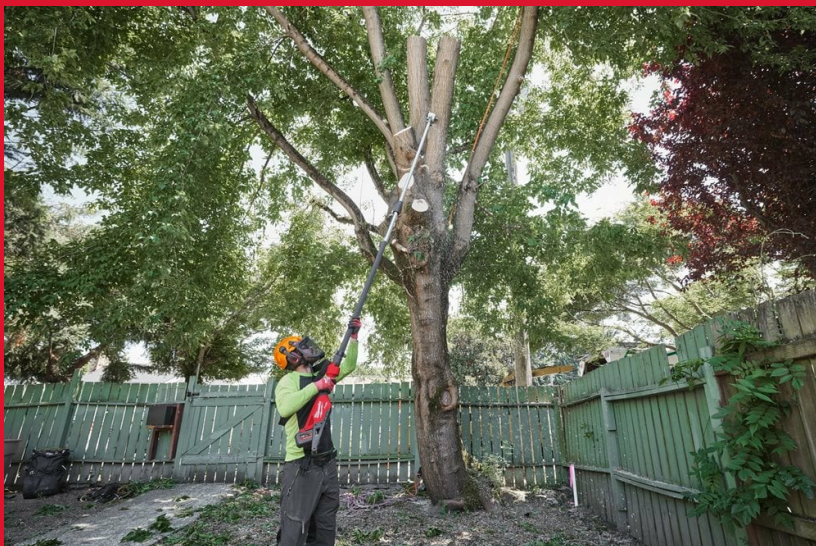

M18 FTPS30-O

M18 FUEL™ TELESCOPIC POLE SAW 30 CM

- Powerful cutting performance due to a chain speed of 25.4 m/s, high torque and 30 cm cutting length for fast results
- Outperforms petrol pole saws in demanding applications
- Features a telescopic shaft with a square profile and a quick length adjustment collar, allowing for optimal length adjustment of up to 400 cm
- Up to 70 cuts in 150 mm x 150 mm hardwood on one full charge of a 12.0 Ah battery pack
- Developed to achieve precise cuts in higher tree areas with perfect balance and design
- Variable speed trigger allows the user to have full control over the power curve, giving instantaneous throttle response to reach full speed in under one second
- No-spill oil reservoir with easy to access tank and clear viewing window
- Side access chain tensioner for easy chain adjustment
- Branch extracting hook, ideal for leverage and pulling cut branches out of the way
- Shoulder strap compatibility for more user comfort
- The DNA of our FUEL™ platform redefines the balance of cordless technologies. MILWAUKEE®'s POWERSTATE™ brushless motor, REDLITHIUM™ battery pack and REDLINK PLUS™ electronic intelligence delivering outstanding power, run time and durability
- Flexible battery system: works with all MILWAUKEE® M18™ batteries