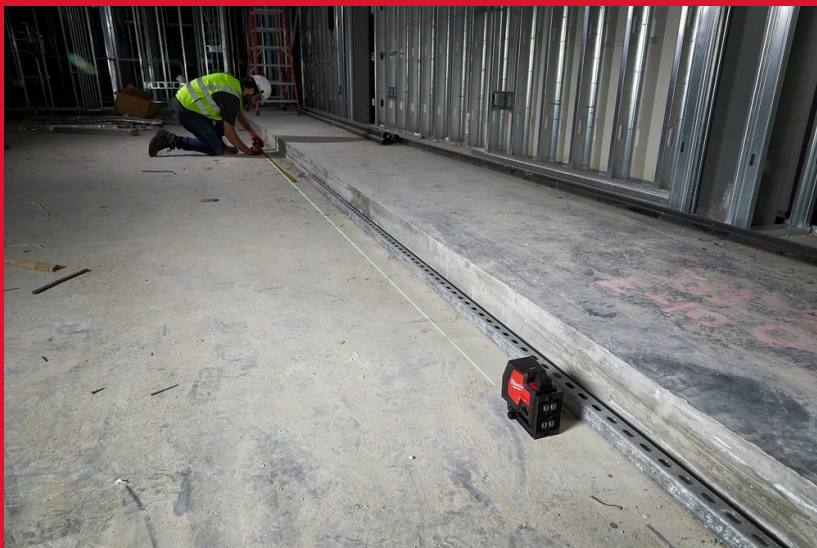

L4 CLL-301C

USB RECHARGEABLE GREEN CROSS LINE LASER

- REDLITHIUM™ USB rechargeable green cross line laser provides an all-in-one functionality with horizontal levelling and vertical alignment
- High intensity green laser diode for maximised visibility; up to 4x better visibility vs red lasers
- High intensity green beams provide a working range of 30 m and up to 100 m with a detector
- The rechargeable and removable REDLITHIUM™ USB 3.0 Ah battery provides all day run time of over 8 hours
- 1x REDLITHIUM™ USB 3.0 battery replaces up to 6,000 alkaline batteries over the lifetime of the battery
- 3 mode pendulum system: Manual Mode for use at any angle, Self-Levelling Mode that indicates out-of-level condition with a 4° self-levelling range and Pendulum Lock Mode to protect components during transport
- Integrated magnetic bracket with rear mounted amplified rare earth magnets, 1/4" tripod thread and hang hole - allows attachment to steel stud, wooden stud and tripod
- The bracket also provides the laser 360° rotation, with an integrated micro control knob for faster point to point alignment
- Robust over-moulded construction with an IP 54 rating, the laser is water/ debris resistant and can withstand up to 1 m drops
- Conveniently charge REDLITHIUM™ USB battery internally during use with micro-USB cable from USB power source or AC outlet
- Includes 1x track clip

Working range visible [m]	30
Max. run time with L4 B3 battery [h]	8
Accuracy [mm m]	0.3
Weight with battery pack (EPTA) (kg)	0.90 (L4 B3)
Kit included [L4]	1 x L4 B3 Battery pack, USB cable and wall plug, Kitbox
Article Number	4933478098