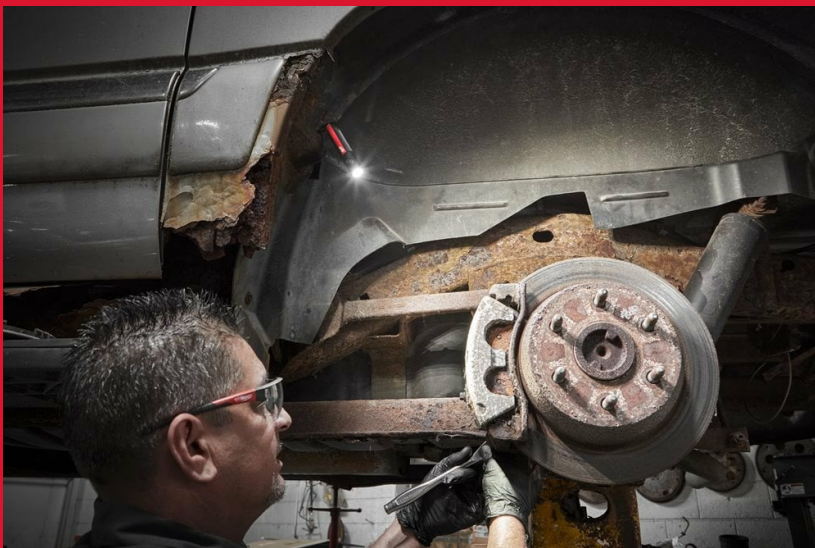

IR FL500

INTERNAL USB RECHARGEABLE FLASHLIGHT 500 LUMENS

- 500 lumens of TRUEVIEW™ high definition output with up to 100 m beam distance
- The flashlight features 3 modes and bulls-eye beam pattern, optimised for distance and up-close illumination
- IP67 rated for submersion in up to 2 metres of water and protection from dust
- Magnetic attachment for hands-free use and storage
- Reversible/ removable clip for optimised attachment
- Safety blinking feature allows end user to be informed of low battery status
- Conveniently charge MILWAUKEE® RECHARGEABLE internal battery with micro-USB cable from USB power source or AC outlet (wall plug not included)
- Jobsite tough micro-USB braided cable with metal ends
- Includes USB cable