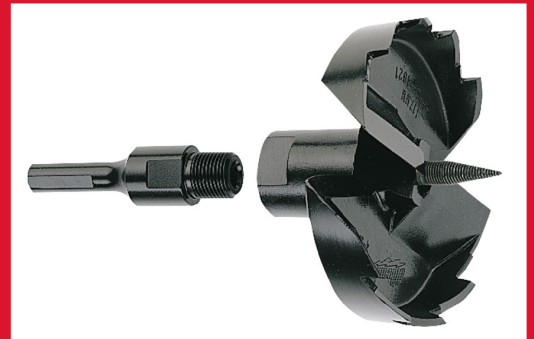

SFD 76 mm - 1 pc

LARGE SELFEED BITS

- Large selffeed bits in 76, 92 and 116 mm sizes have double internal cutter blades that shave hole radius for clean, smooth holes without pressure.
- Replaceable arbor.

(mm)	76
Article Number	4932479489
Collet capacity (mm)	76
Pack quantity	1
Shank reception	7/16" Hex