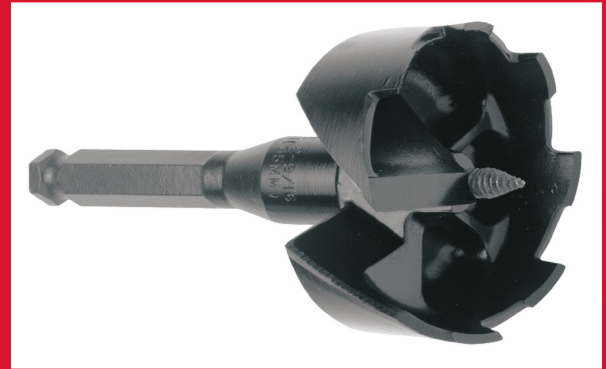

SFD 65 mm - 1 pc SWITCHBLADE™ SELFEEED BITS

- Speed: Aggressive feed screw design allows the bit to pull through the wood faster and without effort, resulting in faster drilling.
- Replaceable SWITCHBLADE™: The SWITCHBLADE™ replaceable blade system ensures your blade is always razor sharp. It increases productivity by eliminating resharpening downtime and it increases the overall life of the bit.
- Application: Suitable for all general contractors, electricians, plumbers and HVAC engineers who require to drill through holes in wood for all types of pipe, vents and wire trunking.
- Each selfeed bit is supplied with 1x blade, 2x replaceable feed screws, 1x set screws and 1x allen key.

(mm)	65
Article Number	4932479487
Collet capacity (mm)	7/16" Hex
Pack quantity	1
Shank reception	7/16" Hex