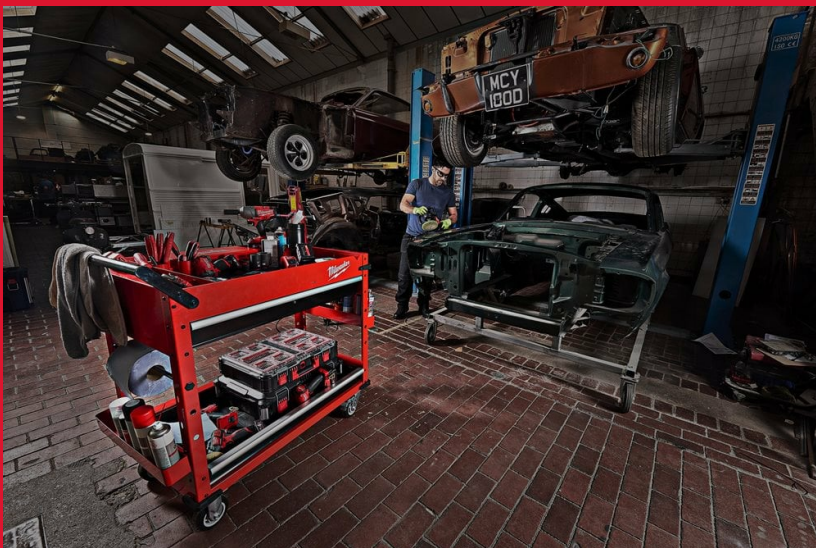

SWC40-1

TOOLGUARD™ 40" / 102 CM STEEL WORK CART

- 45 kg rated soft-close drawers.
- 90 kg rated sliding bottom shelf.
- Built-in storage compartments.
- 2 removable storage cups, which can be flipped upside down to create a flush surface or completely removed for vertical long tool storage.
- V-grooves to hold material when cutting or measuring.
- Foldable rear shelf with 22 kg weight capacity.
- 2 moveable shelves for storing bottles, sprays and other equipment.
- Rubber corner bumpers prevent damages when moved around the garage.
- Magnetic power strip allows to charge batteries directly on the cart.
- 125 mm industrial casters (2x fixed, 2x swiveling with brakes).
- 315 kg total weight capacity.