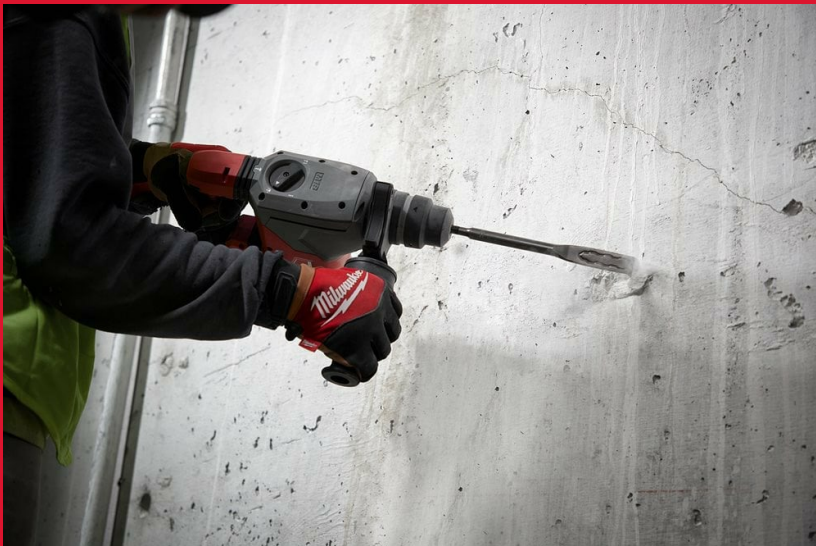

SDS-Plus Sledge flat chisels self sharpening

250 x 20 mm - 1pc

SDS-PLUS SLEDGE™ CHISELS

- Up to 3x longer life compared to standard chisels.
- Self-sharpening tip geometry for increased productivity.
- Reinforced edges for maximum durability.
- Made in Germany.

Article Number	4932478263
Blade width (mm)	20
Length (mm)	250
Pack quantity	1
Tool reception	SDS-Plus
Total length (mm)	250