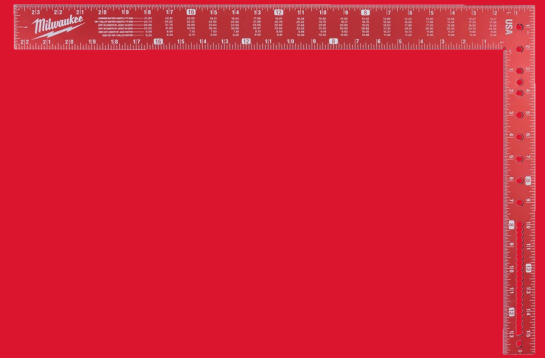

Framing Square Imperial

FRAMING SQUARE

- Reinforced frame.
- Laser etched markings provide superior visibility.
- Precision scribe notches for easy marking.
- Common conversion table.
- Markings to assist in angle finding.

Article Number	4932472125
Length [Inch]	16 x 24
Pack quantity	1