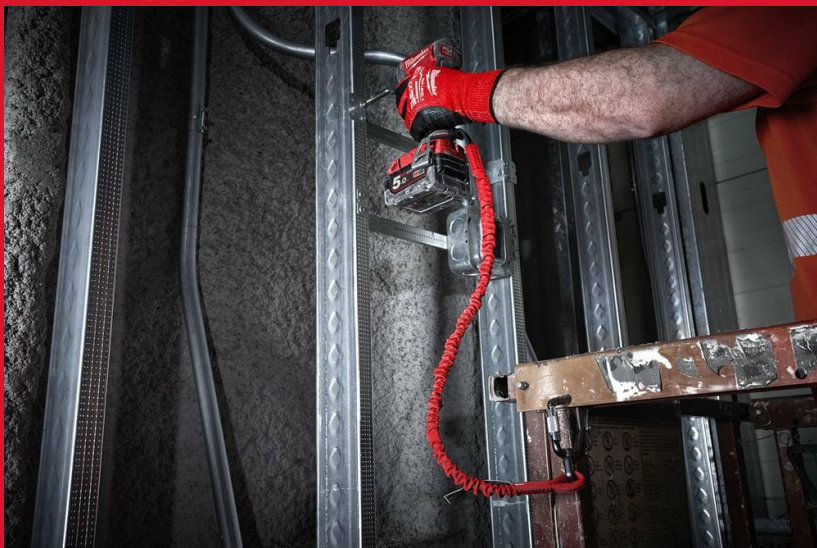

4.5 kg Locking Tool Lanyard - 1pc

LOCKING TOOL LANYARDS

- Superior shock absorption - gradually stop the tool if dropped.
- Double locking carabiner - ensures a secure connection that cannot become loose or slip off accidentally.
- Integrated swivel - prevents twists and tangles allowing increased mobility.
- Colour coded weight rating - easy identification of lanyard weight capacity.
- High versatility - lanyard accessories can be added to connect all tools to the lanyards.

Colour code	Red
Length (mm)	921
Article number	4932471351