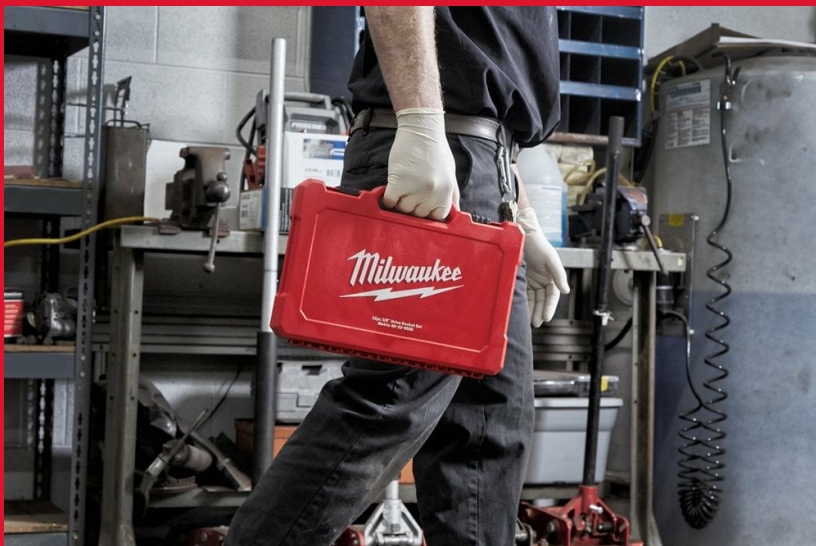

## 3/8 Drive 32 pc Ratchet + Socket Set Metric

### RATCHET AND SOCKET SETS

- 90 tooth design with 4 °of arc swing for tight work spaces.
- Comes with a removable inner tray perfectly designed to be stored.
- Sockets are stamped with measurements on the flat side for easy-to-read visibility.
- All metal design for maximum durability.
- FOUR FLAT™ sides on socket deter rolling.
- Slim profile head with flush direction lever offers better accessibility.