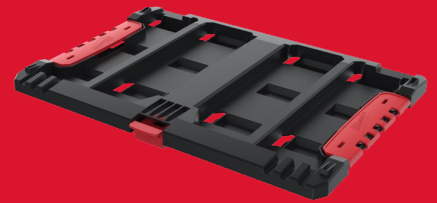

Packout Adaptor HD Box - 1 pc

PACKOUT™ ADAPTOR HD BOX

- Heavy duty boxes adaptor for PACKOUT™ system.
- Fits on top of PACKOUT™ boxes.
- Enables to carry heavy duty boxes on top of PACKOUT™ boxes for the most versatile storage solution.
- Made of impact resistant material.