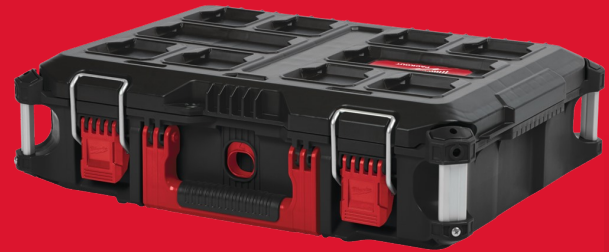

Packout Box

PACKOUT™ BOXES

- Part of the PACKOUT™ modular storage system.
- Constructed with impact resistant polymers for jobsite durability.
- IP65 rated weather seal to keep out rain and jobsite debris.
- Metal reinforced corners.
- Metal reinforced locking point.
- Interior organiser trays.
- Mounting location for the ONE-KEY™ TICK™.
- Metal reinforced top handle for easier carrying (only on the large box).

| | |
|-----------------|-----------------|
| Dimensions (mm) | 165 x 561 x 411 |
|-----------------|-----------------|

| | |
|----------------|------------|
| Article Number | 4932464080 |
|----------------|------------|