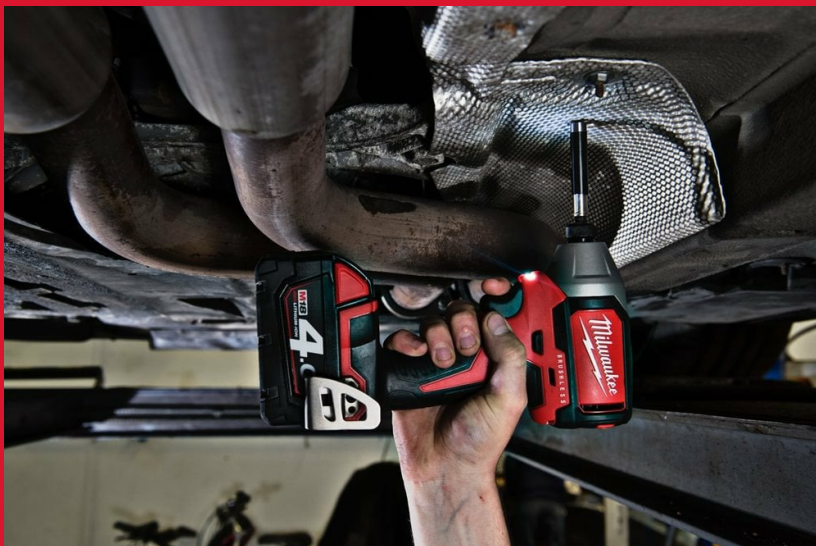

ShW CD drive guide set V2 -12pc

SHOCKWAVE™ IMPACT DUTY DRIVE GUIDE CASSETTES

- Slimline pocket design.
- Drive guide bit holder with extendable sleeve to hold long screws secure. Up to 110 mm total length.
- Front loading screwdriver handle.
- Metal wire stripper for \varnothing 0.75 / 1.0 / 1.5 / 2.5 mm².
- Wire loop maker up to 5 mm².