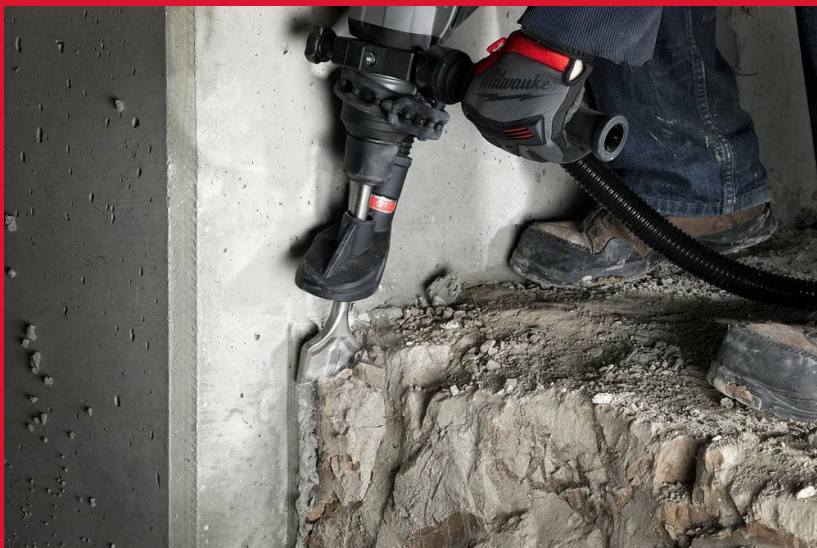

SDS-Max Flat 600 x 25 - 1 pc

SDS-MAX FLAT CHISELS

- Ideal for a wide range of breaking and cutting of concrete as well as demolition work.

Article Number	4932343739
Blade width (mm)	25
Pack quantity	1
Quantity	1
Total length (mm)	600
Width (mm)	25
Working length (mm)	25