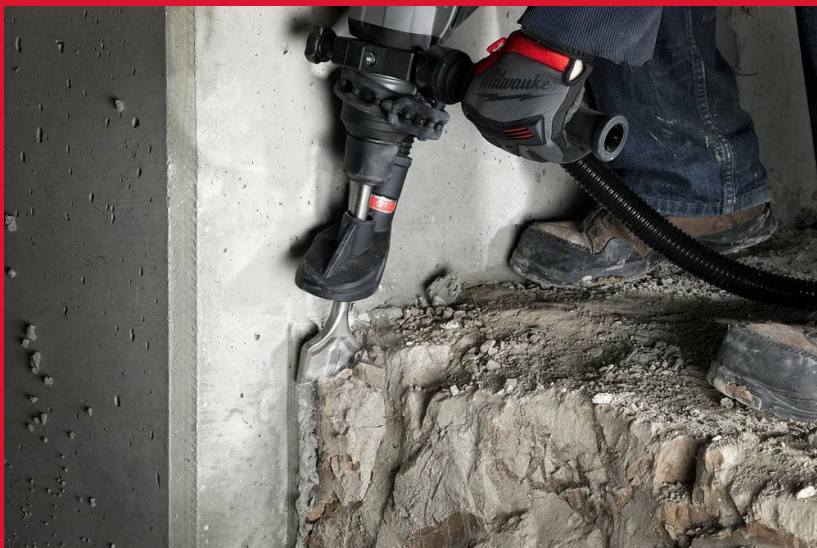

# SDS-Max Flat 280 x 25 - 1 pc

## SDS-MAX FLAT CHISELS

- Ideal for a wide range of breaking and cutting of concrete as well as demolition work.

Article Number	4932343737
Blade width (mm)	25
Pack quantity	1
Quantity	1
Total length (mm)	280
Width (mm)	25
Working length (mm)	25