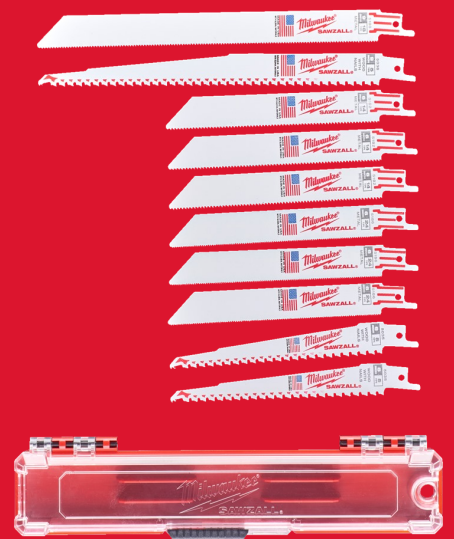

SAWZALL Blade Set - 10pc

SAWZALL™ BLADE SETS

Article Number	49222211
Contents	3 x THIN KERF metal - 150 mm, 3 x THIN KERF metal - 150 mm, 2 x THIN KERF wood with nails - 150 mm, 1 x THIN KERF wood with nails - 230 mm, 1 x THIN KERF metal - 230 mm
Pack quantity	10